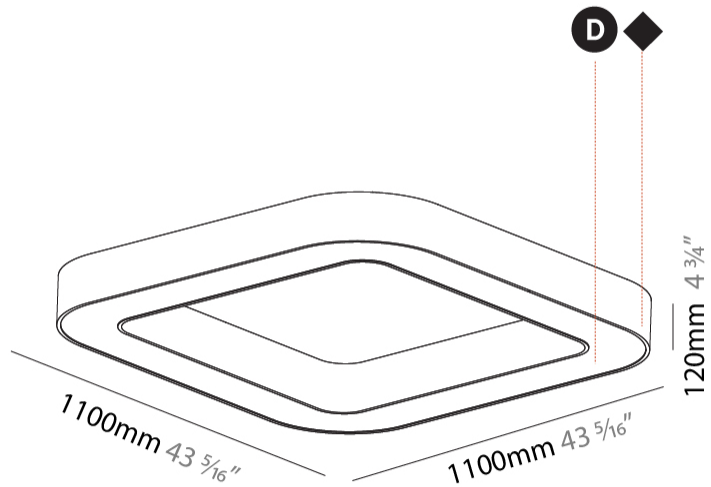

GENERAL

Series: Glorious
Subseries: Glorious Quantum
Brand: Prolicht
Division: Architectural
Mounting Type: Surface
Mounting Location: Ceiling
Subcategory: Ambient

PHYSICAL

Shape: Square
Length (mm): 1100
Length (in): 43 5/16
Width (mm): 1100
Width (in): 43 5/16
Height (mm): 120
Height (in): 4 3/4
Light Distribution: Direct
Weight (kg): 14.2
Weight (lbs): 31.24
Diffuser: PMMA - Opal or Micro-Prism
Fixture Finish: SSR / BKV / CWI / CRY / HAB / UFT / ITA / RUA / FTG / MYG / LOD / PUS / FRO / FUP / KIA / POP / BLS / SPG / MEY / GOH / GUM / CHC / COM / ABZ / JAG / OBR / MOS / ROR
Fixture Material: Aluminum

ELECTRICAL

Lamp Type: LED (Zhaga Standard)
Input Wattage (W): 60
Total Output Wattage (W): 48 / 38.4 (3500K)
Dimming: Non-Dimming / Phase Dimming (120Vac only) / 0-10V Dimming
Driver Included: Yes
Driver Location: Integrated
Driver Type: Constant Current - 120 / 277Vac
Driver Class: Class 2
Input Voltage (V): 120 - 277
Constant Current (MA): 350 / 1200 (3500K)

LED

Color Temperature (°K): 3000 / 3500 / 4000
Max. Delivered Lumen (lm): 5540 / 5733 / 5850
CRI: >80 CRI
Efficiency (%): 65
Lamp Life (hrs): 50000

OPTICAL

RATINGS AND CERTIFICATIONS

Certified By: Certified for North American Standards
IP rating: IP20